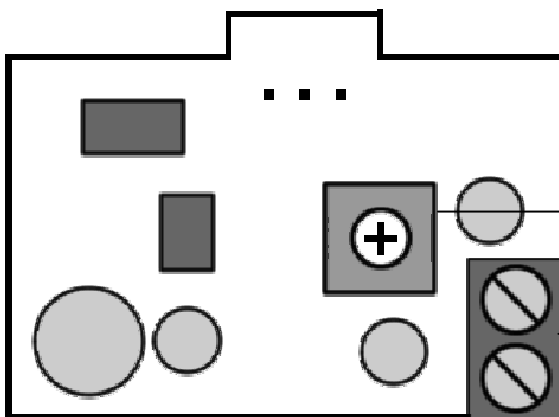

## Line in Module

The line-in module allows a permanent or temporary playing music or speech via the SPL 12.

Therefore you can play music, advertisement or emergency announcements i.e. in hotels or department stores.

To ensure the output of the basic elevator announcements, the background music is faded out during this time.

With a potentiometer you can adapt the module to various sources.

### Diagram

**Volume**  
to adjust the volume of the source

**Line in Input**  
max. 100 mVpp  
Headphone Output compatible

Order Nr. 249230